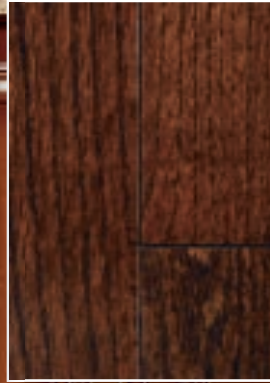

Oak Merlot

THE DISTINCTIVE LOOK OF A FOUR-SIDED BEVEL

*M*UIRFIELD

Red Oak Natural
Widths: 2 1/4", 3"

Oak Saddle
Widths: 2 1/4", 3"

Oak Dark Chocolate
Widths: 2 1/4", 3"

Oak Stirrup
Widths: 2 1/4", 3"

Oak Tuscan Brown
Widths: 2 1/4", 3"