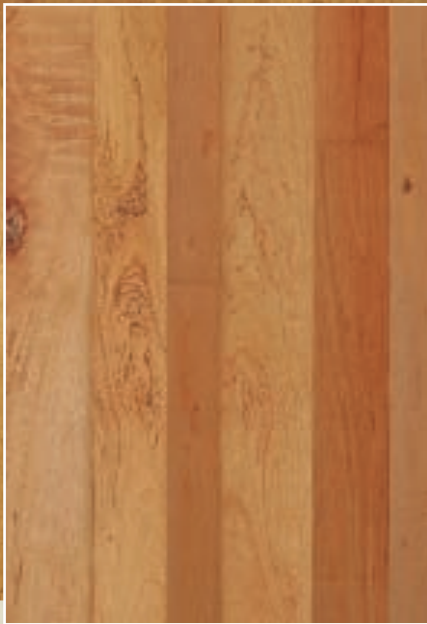

Cherry Nature
Widths: 3", 4", 5"