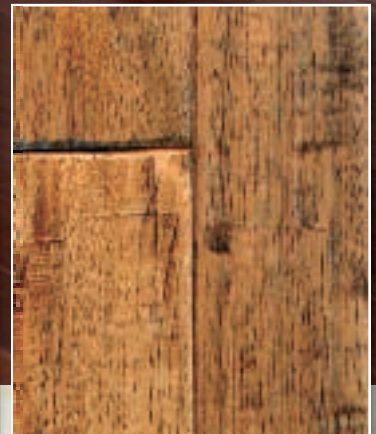

Hickory Saddle
Widths: 3", 4"

The hand sculpted beauty and lasting value of Knob Creek is available in seven breathtaking selections. Custom crafted from 3/4" thick solid hardwoods and protected by Mullican's exclusive Alpha Alumina® Real World Finish, these prefinished solid hardwood floors are sure to add a distinctive dimension to your living and work space.