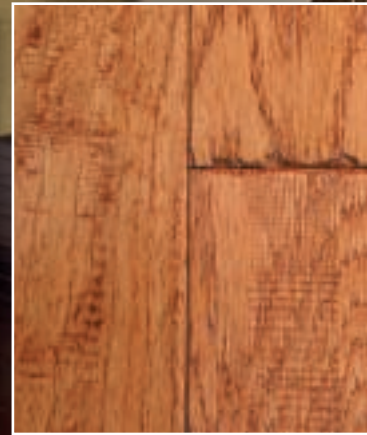

"CHATELAINE": "Lady of the Chateau." Deserving nothing but the best. Here is the finest Hand Sculpted 3/4" Solid Hardwood Flooring we have ever produced. Chatelaine combines the artistry of Mullican's Master Craftsmen with today's modern finishing techniques to bring you vintage style that resonates with elegance and tradition, making each of these floors a true Original.

Cherry Mocha

HAND SCULPTED
KNOB CREEK

Oak Saddle
Widths: 2 1/4", 3", 4"

Oak Coffee
Widths: 2 1/4", 3", 4"

Oak Gunstock
Widths: 2 1/4", 3", 4"

Cherry Cabernet
Widths: 2 1/4", 3", 4"

Cherry Mocha
Widths: 2 1/4", 3", 4"