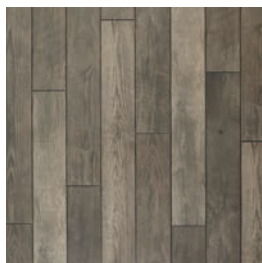

CHATEAU
Dusk
22302

CHATEAU
Natural
22303

CHESTNUT HILL
Nutmeg
22320

CHESTNUT HILL
Coffee
22321

CHESTNUT HILL
Natural
22322

SAWMILL HICKORY
Natural
22330

SAWMILL HICKORY
Gunstock
22331

SAWMILL HICKORY
Leather
22332

TREELINE OAK
Winter
22400

TREELINE OAK
Spring
22401

TREELINE OAK
Fall
22403

Wood Plank

REVOLUTIONS™ PLANK

An array of looks from rustic to traditional and classic to exotic, Revolutions™ Plank offers realistic color and texture in planks that resemble real hardwood, at over 5" wide and 50" long.