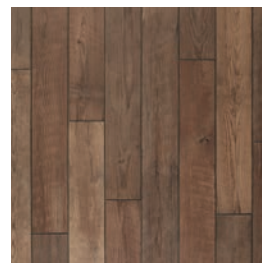

CHATEAU
Dusk
22302

CHATEAU
Natural
22303

CHESTNUT HILL
Nutmeg
22320

CHESTNUT HILL
Coffee
22321

CHESTNUT HILL
Natural
22322

SAWMILL HICKORY
Natural
22330

SAWMILL HICKORY
Gunstock
22331

SAWMILL HICKORY
Leather
22332

TREELINE OAK
Winter
22400

TREELINE OAK
Spring
22401

TREELINE OAK
Fall
22403

Wood Plank

REVOLUTIONS™ PLANK

An array of looks from rustic to traditional and classic to exotic, Revolutions™ Plank offers realistic color and texture in planks that resemble real hardwood, at over 5" wide and 50" long.