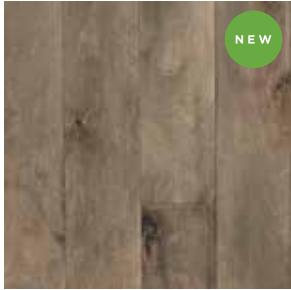

ANTIGUA  
COLLECTION  
Mercado Oak  
Linen - MRC07LIN1

 This product features planks up to 7' long.

*Hand Crafted*

SHOWN: Iberian Hazelwood Pecan

IBERIAN HAZELWOOD  
Almond - LWB06AL1

IBERIAN HAZELWOOD  
Chestnut - LWB06CT1